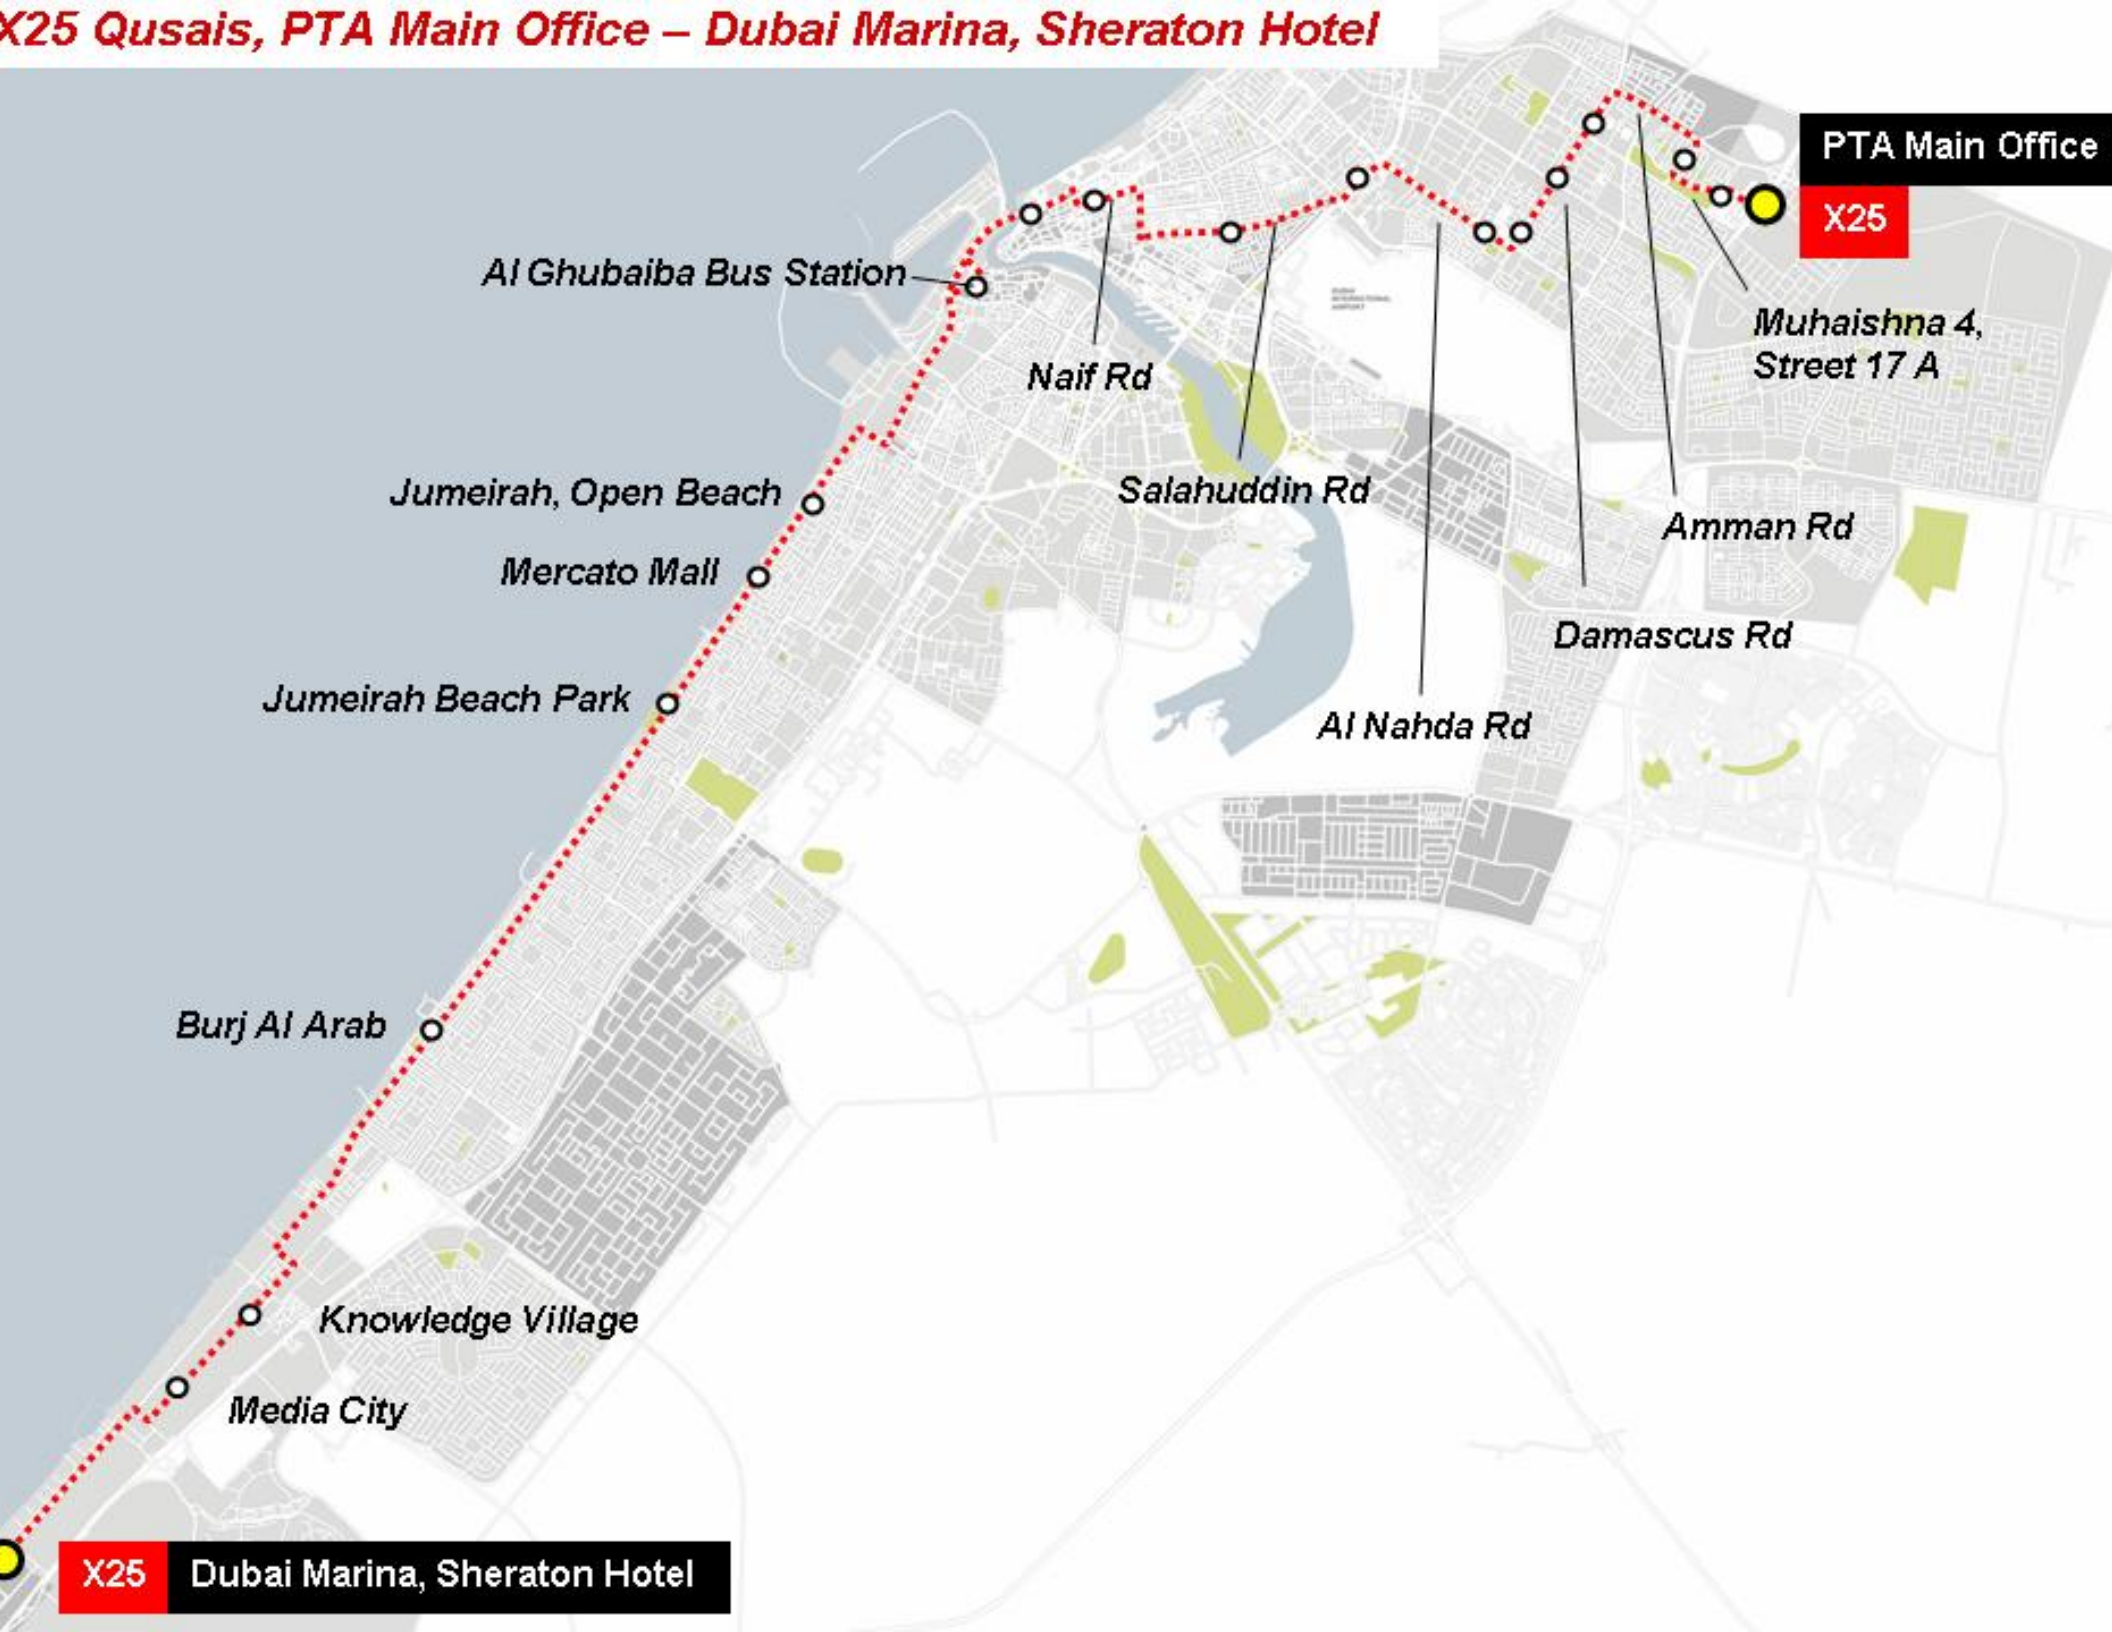

X25 Qusais, PTA Main Office – Dubai Marina, Sheraton Hotel

PTA Main Office
X25

Al Ghubaiba Bus Station

Naif Rd

Salahuddin Rd

Al Nahda Rd

*Muhaishna 4,
Street 17 A*

Amman Rd

Damascus Rd

Jumeirah, Open Beach

Mercato Mall

Jumeirah Beach Park

Burj Al Arab

Knowledge Village

Media City

X25 **Dubai Marina, Sheraton Hotel**